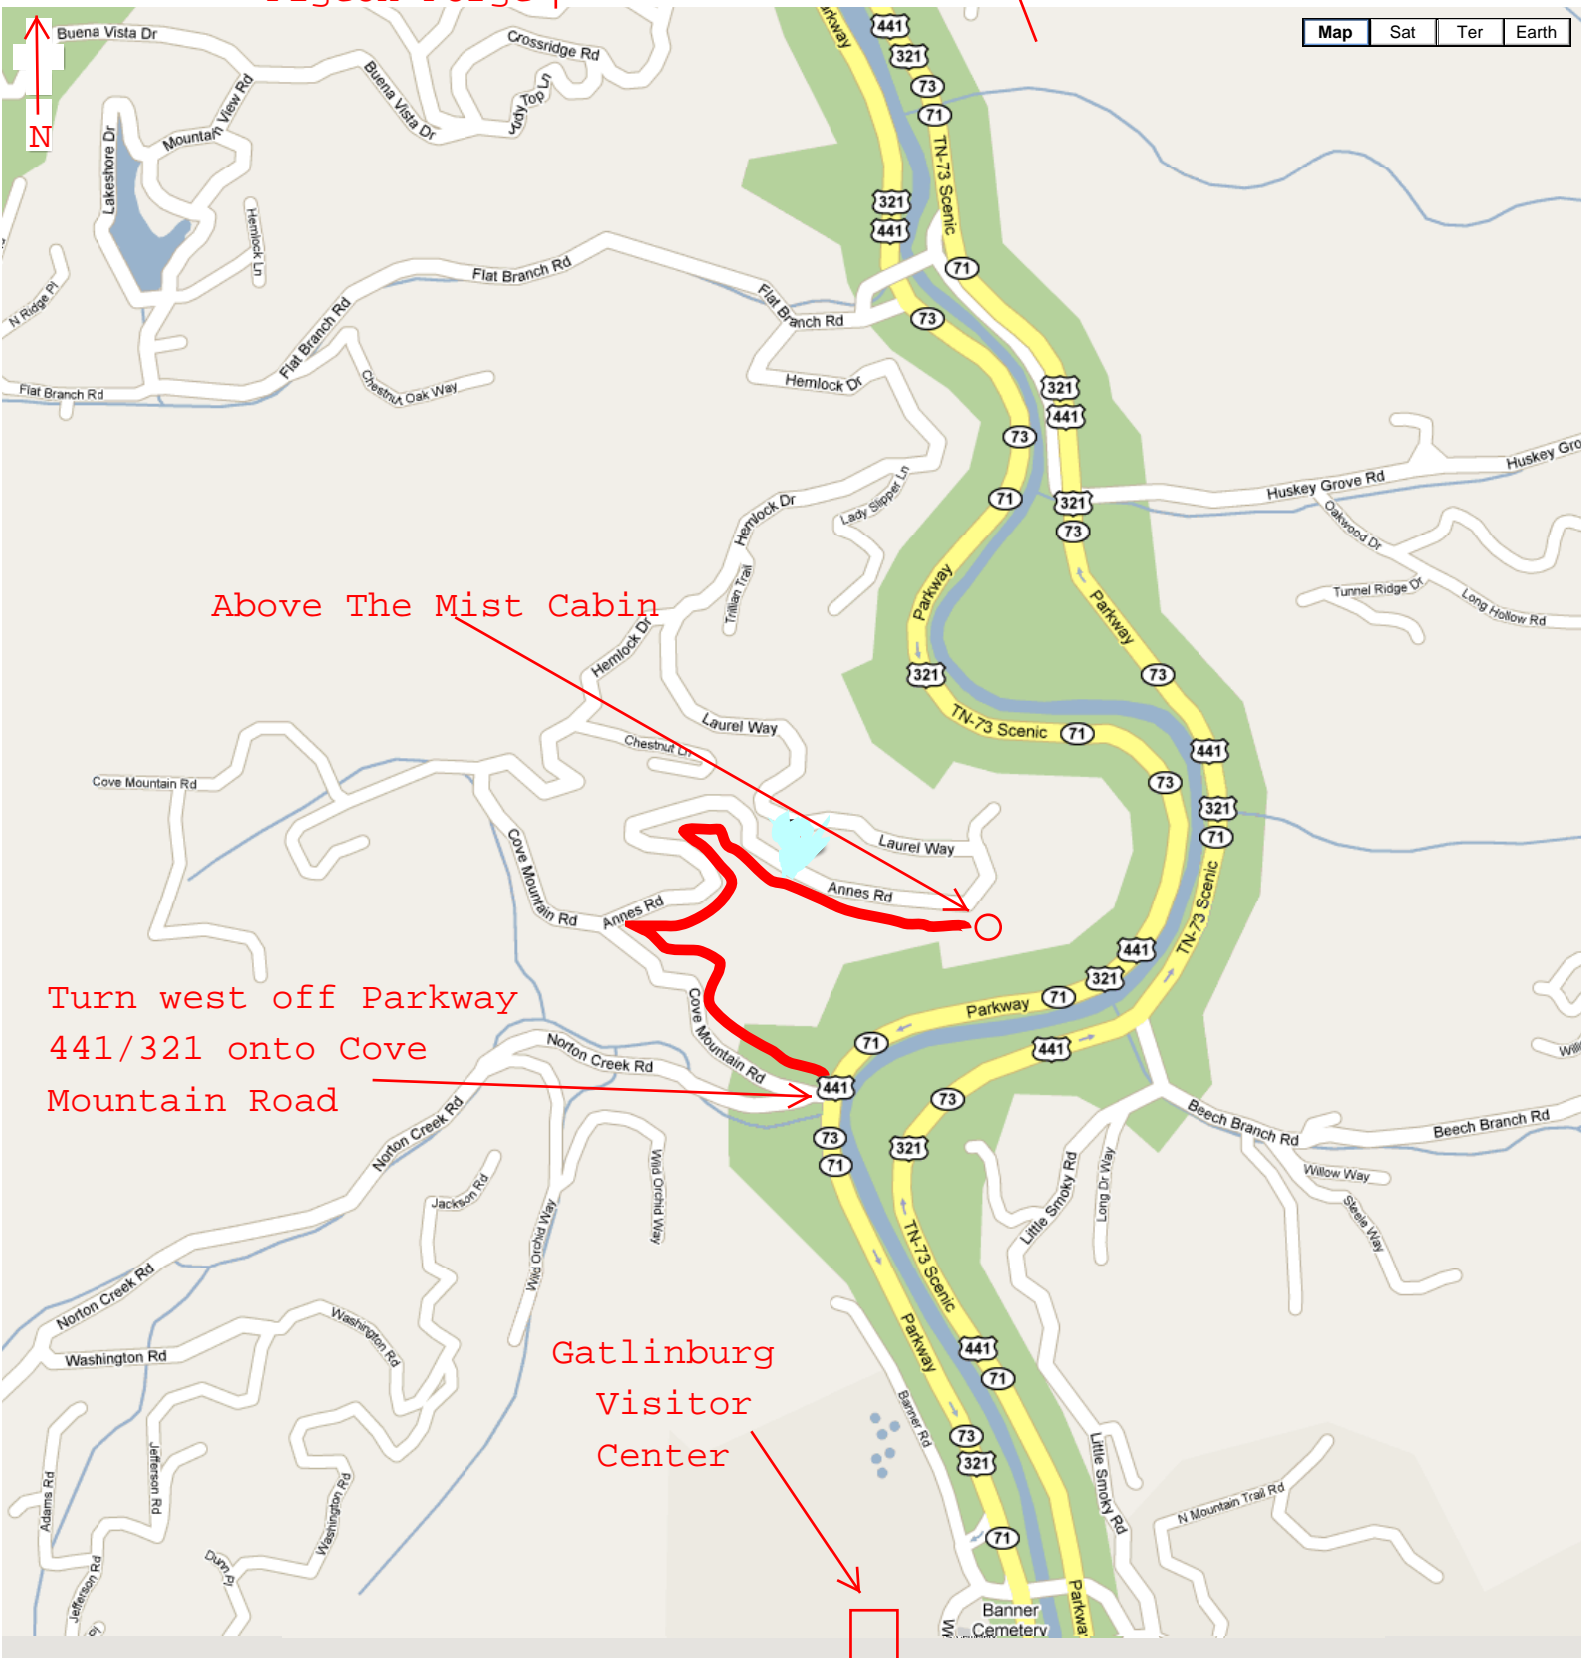

About the Smokies Office

Pigeon Forge

Above The Mist Cabin

Gatlinburg

Pigeon Forge ↑

About the Smokies Office ↗

Above The Mist Cabin ↘

Turn west off Parkway 441/321 onto Cove Mountain Road

Gatlinburg Visitor Center ↘

Gatlinburg ↓