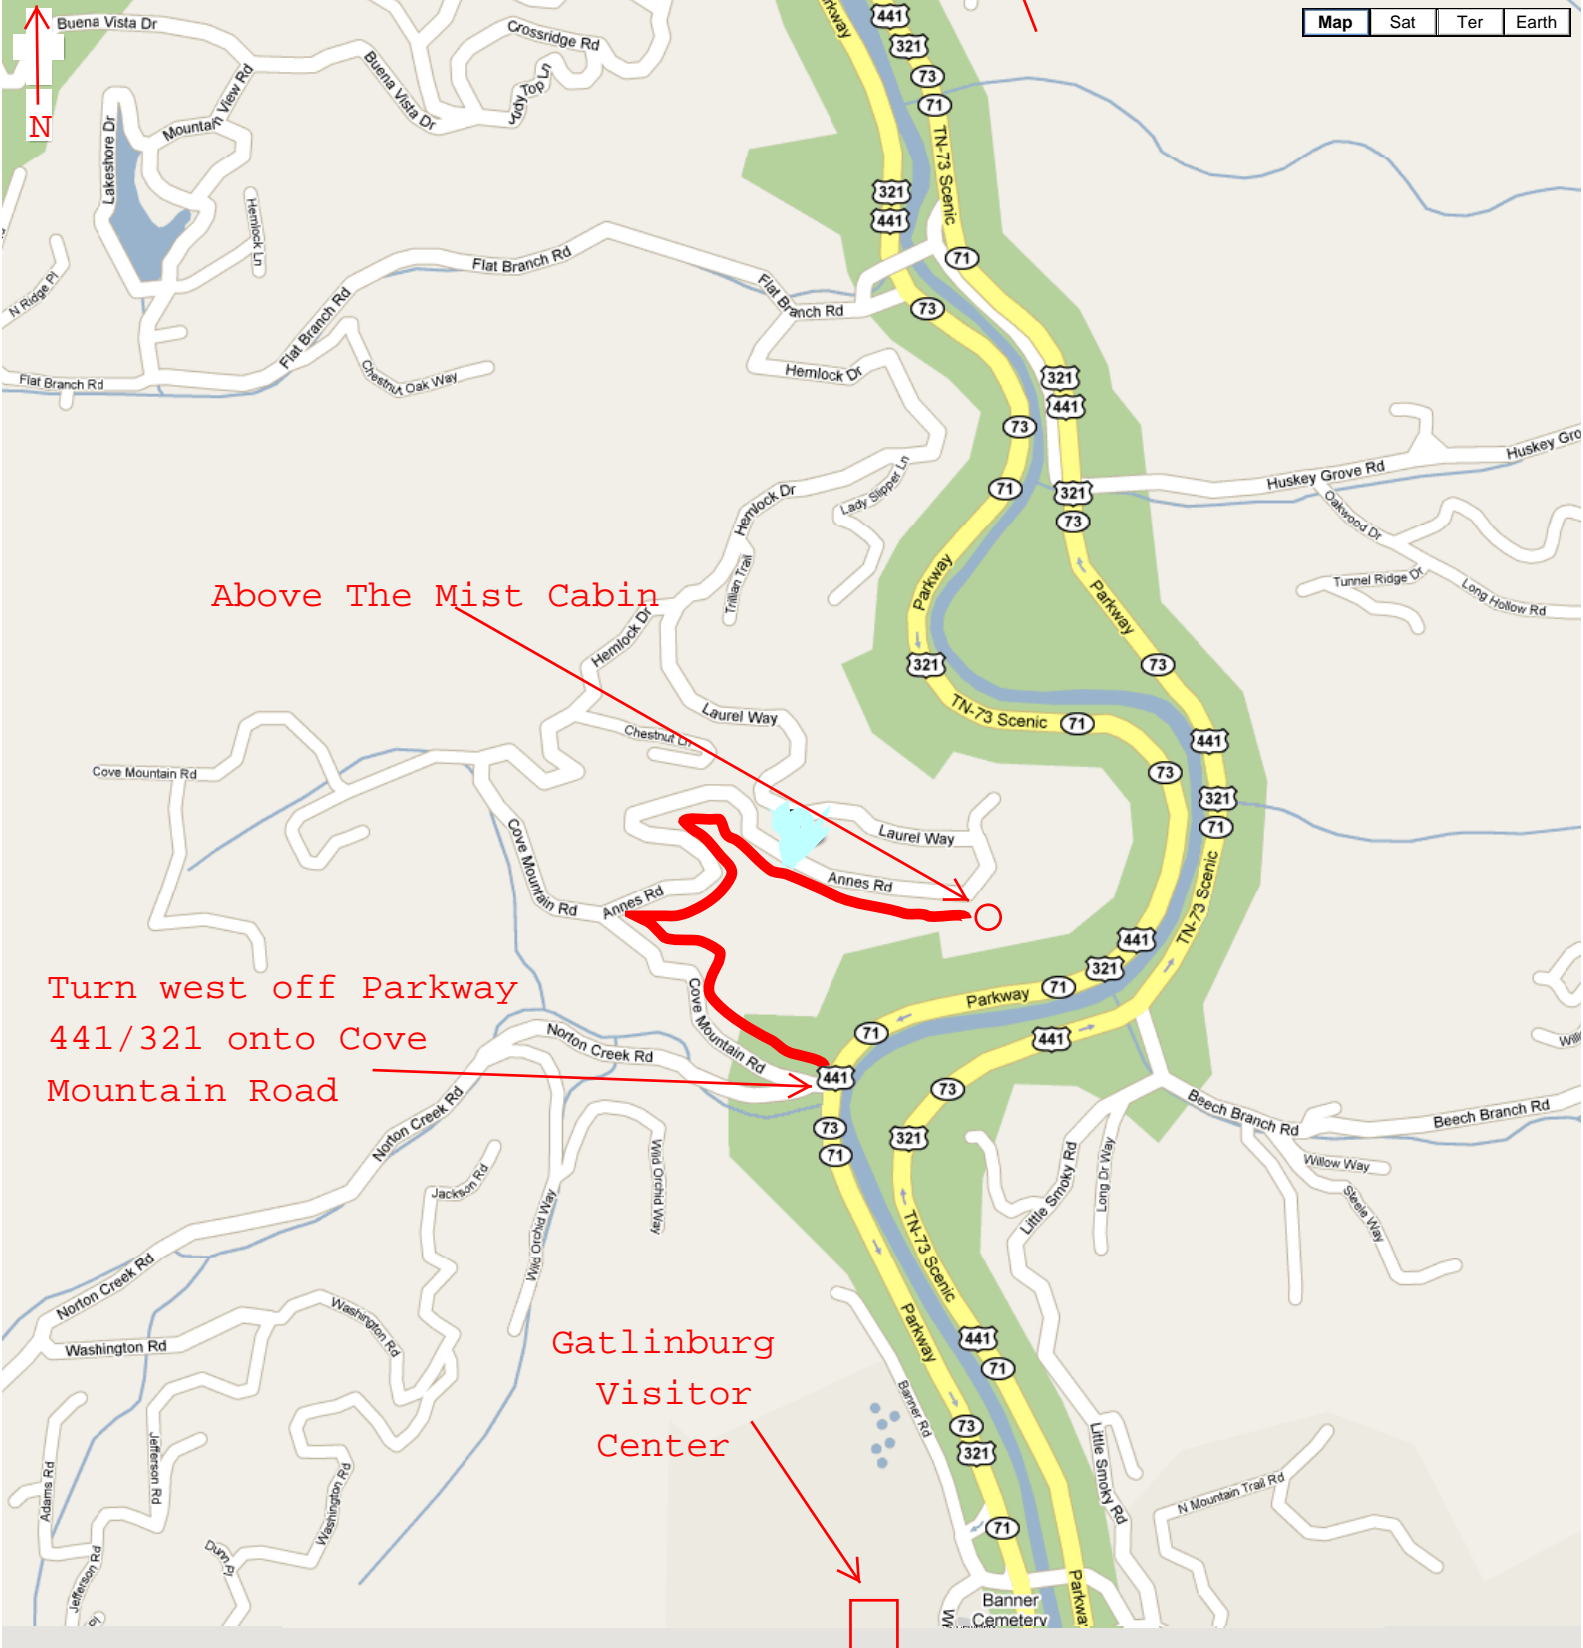

About the Smokies Office

Pigeon Forge

Above The Mist Cabin

Gatlinburg

Pigeon Forge ↑

About the Smokies Office ↗

Above The Mist Cabin ↘

Turn west off Parkway 441/321 onto Cove Mountain Road

Gatlinburg Visitor Center ↘

Gatlinburg ↓