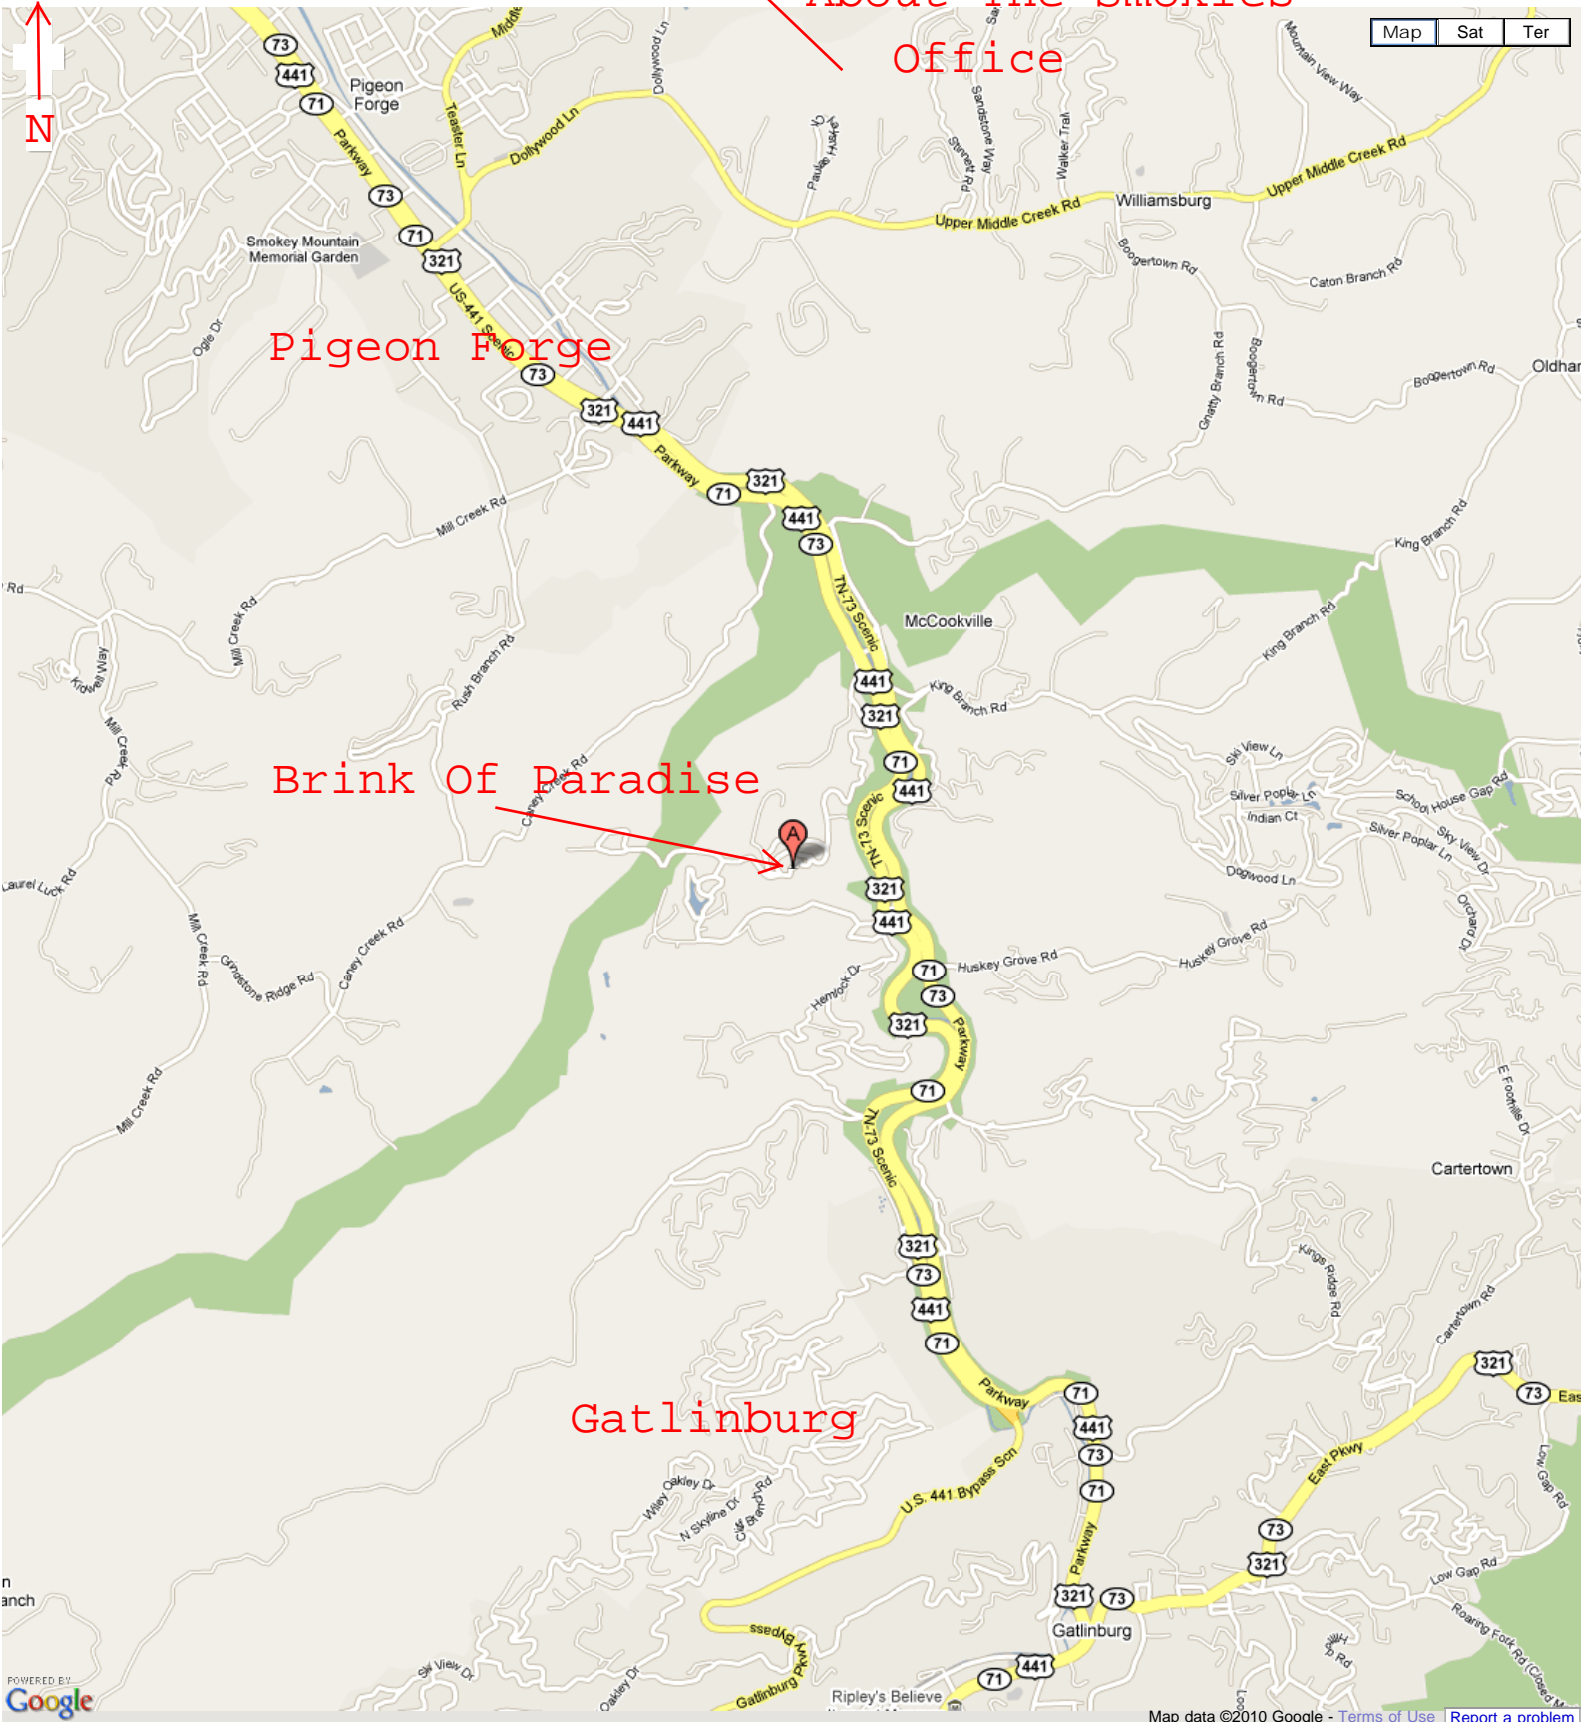

Map data ©2010 Google - Terms of Use Report a problem

# Pigeon Forge

About The Smokies Office

Turn left off Gum Stand onto Buena Vista  
Turn left off Buena Vista onto Judy Top Lane

Brink Of Paradise

# Gatlinburg

About The Smokies  
Office

Pigeon Forge

Brink of Paradise

Gatlinburg