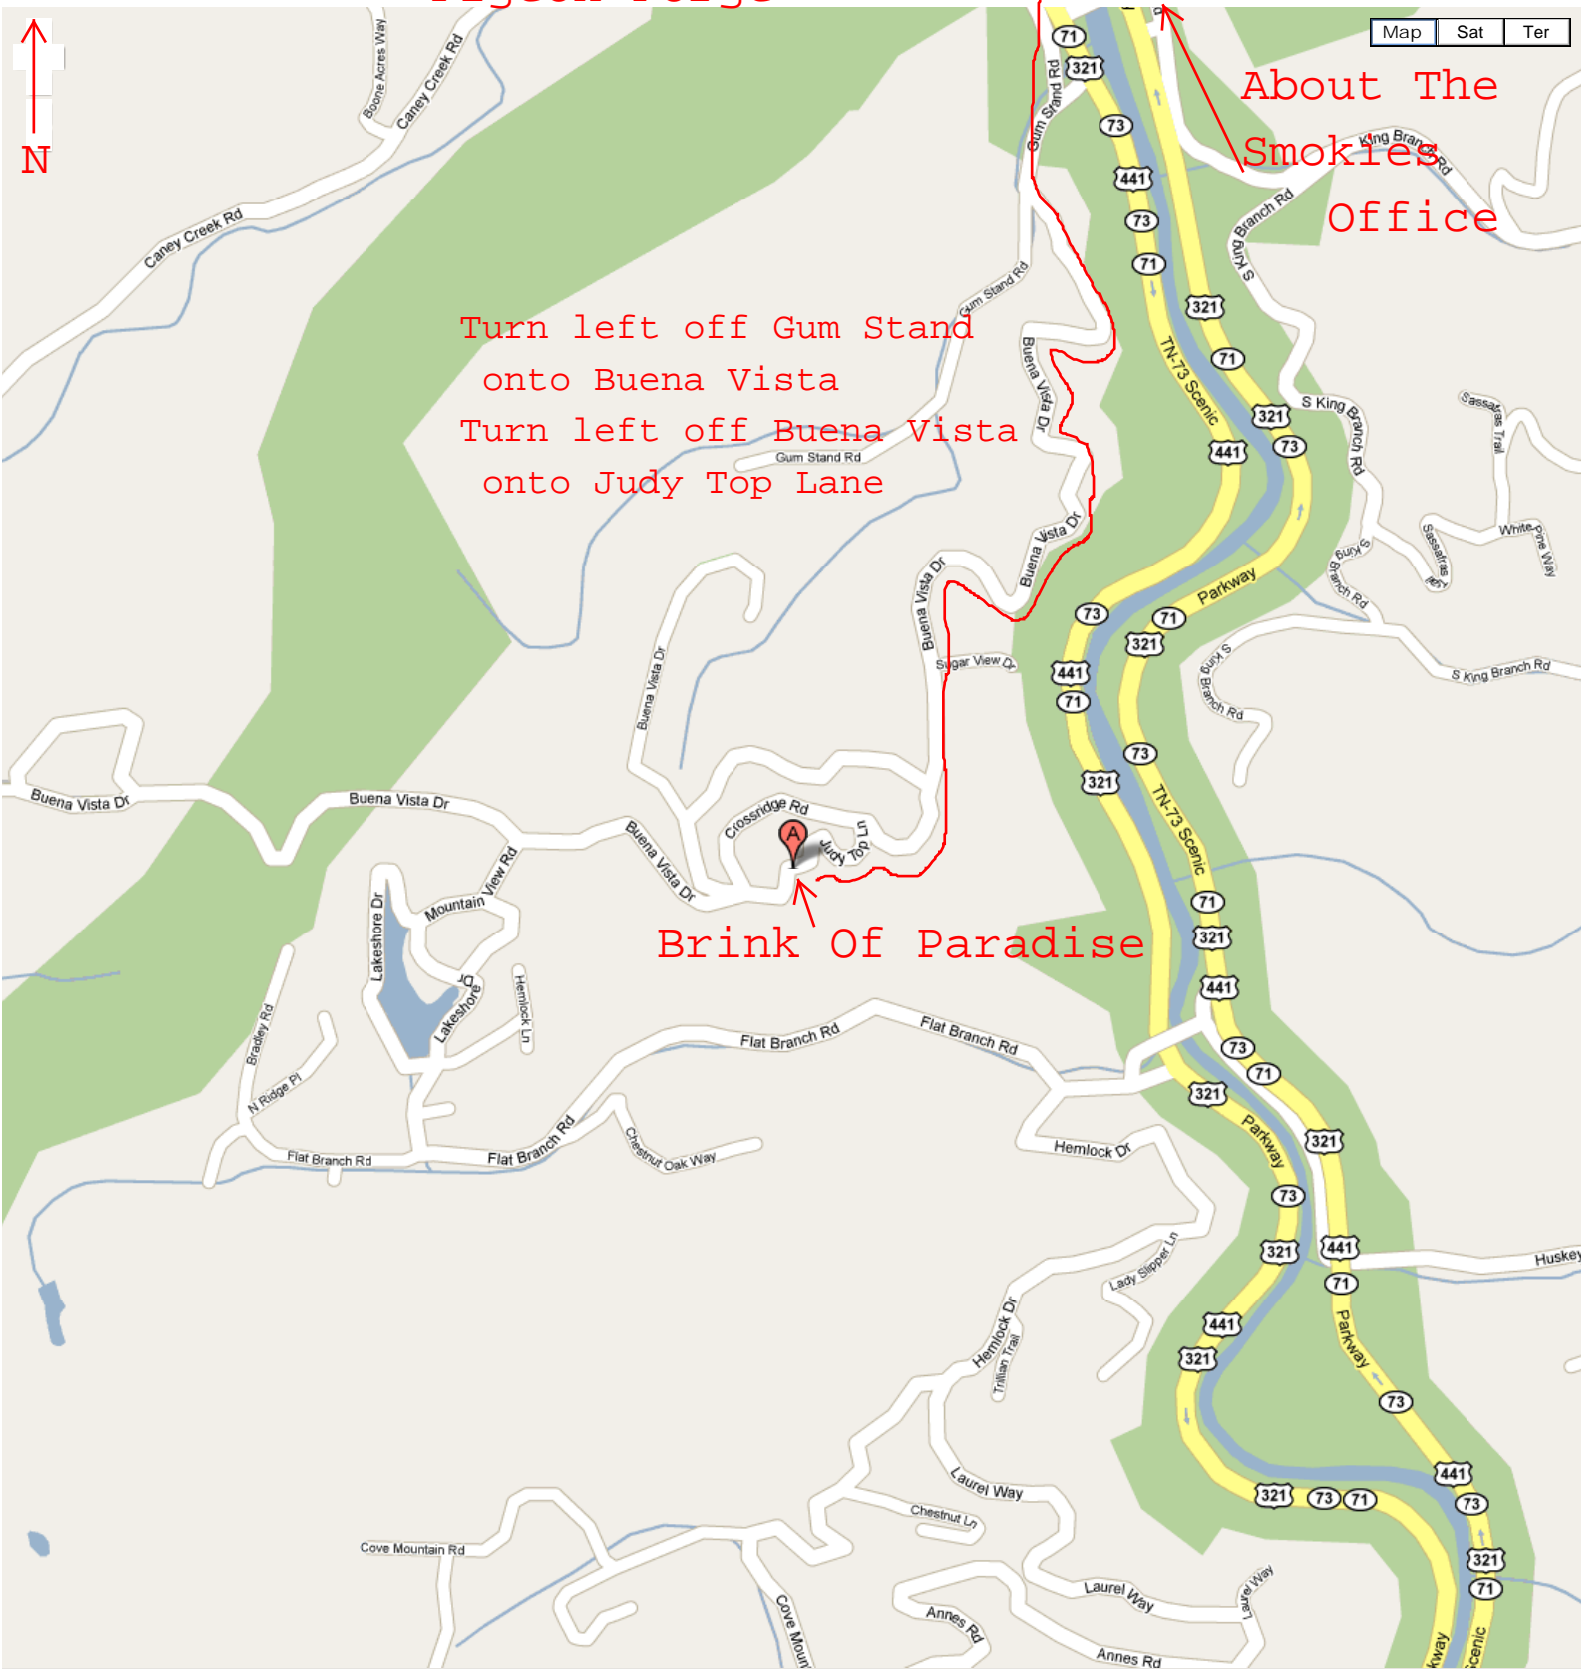

Pigeon Forge

About The Smokies

Office

Map Sat Ter

Brink Of Paradise

Brink of Paradise  
443 Judy Top Lane  
Sevierville TN 37876

Gatlinburg

POWERED BY Google

Map data ©2010 Google - Terms of Use Report a problem

# Pigeon Forge

About The Smokies Office

Turn left off Gum Stand onto Buena Vista  
Turn left off Buena Vista onto Judy Top Lane

Brink Of Paradise

# Gatlinburg

About The Smokies  
Office

Pigeon Forge

Brink of Paradise

Gatlinburg