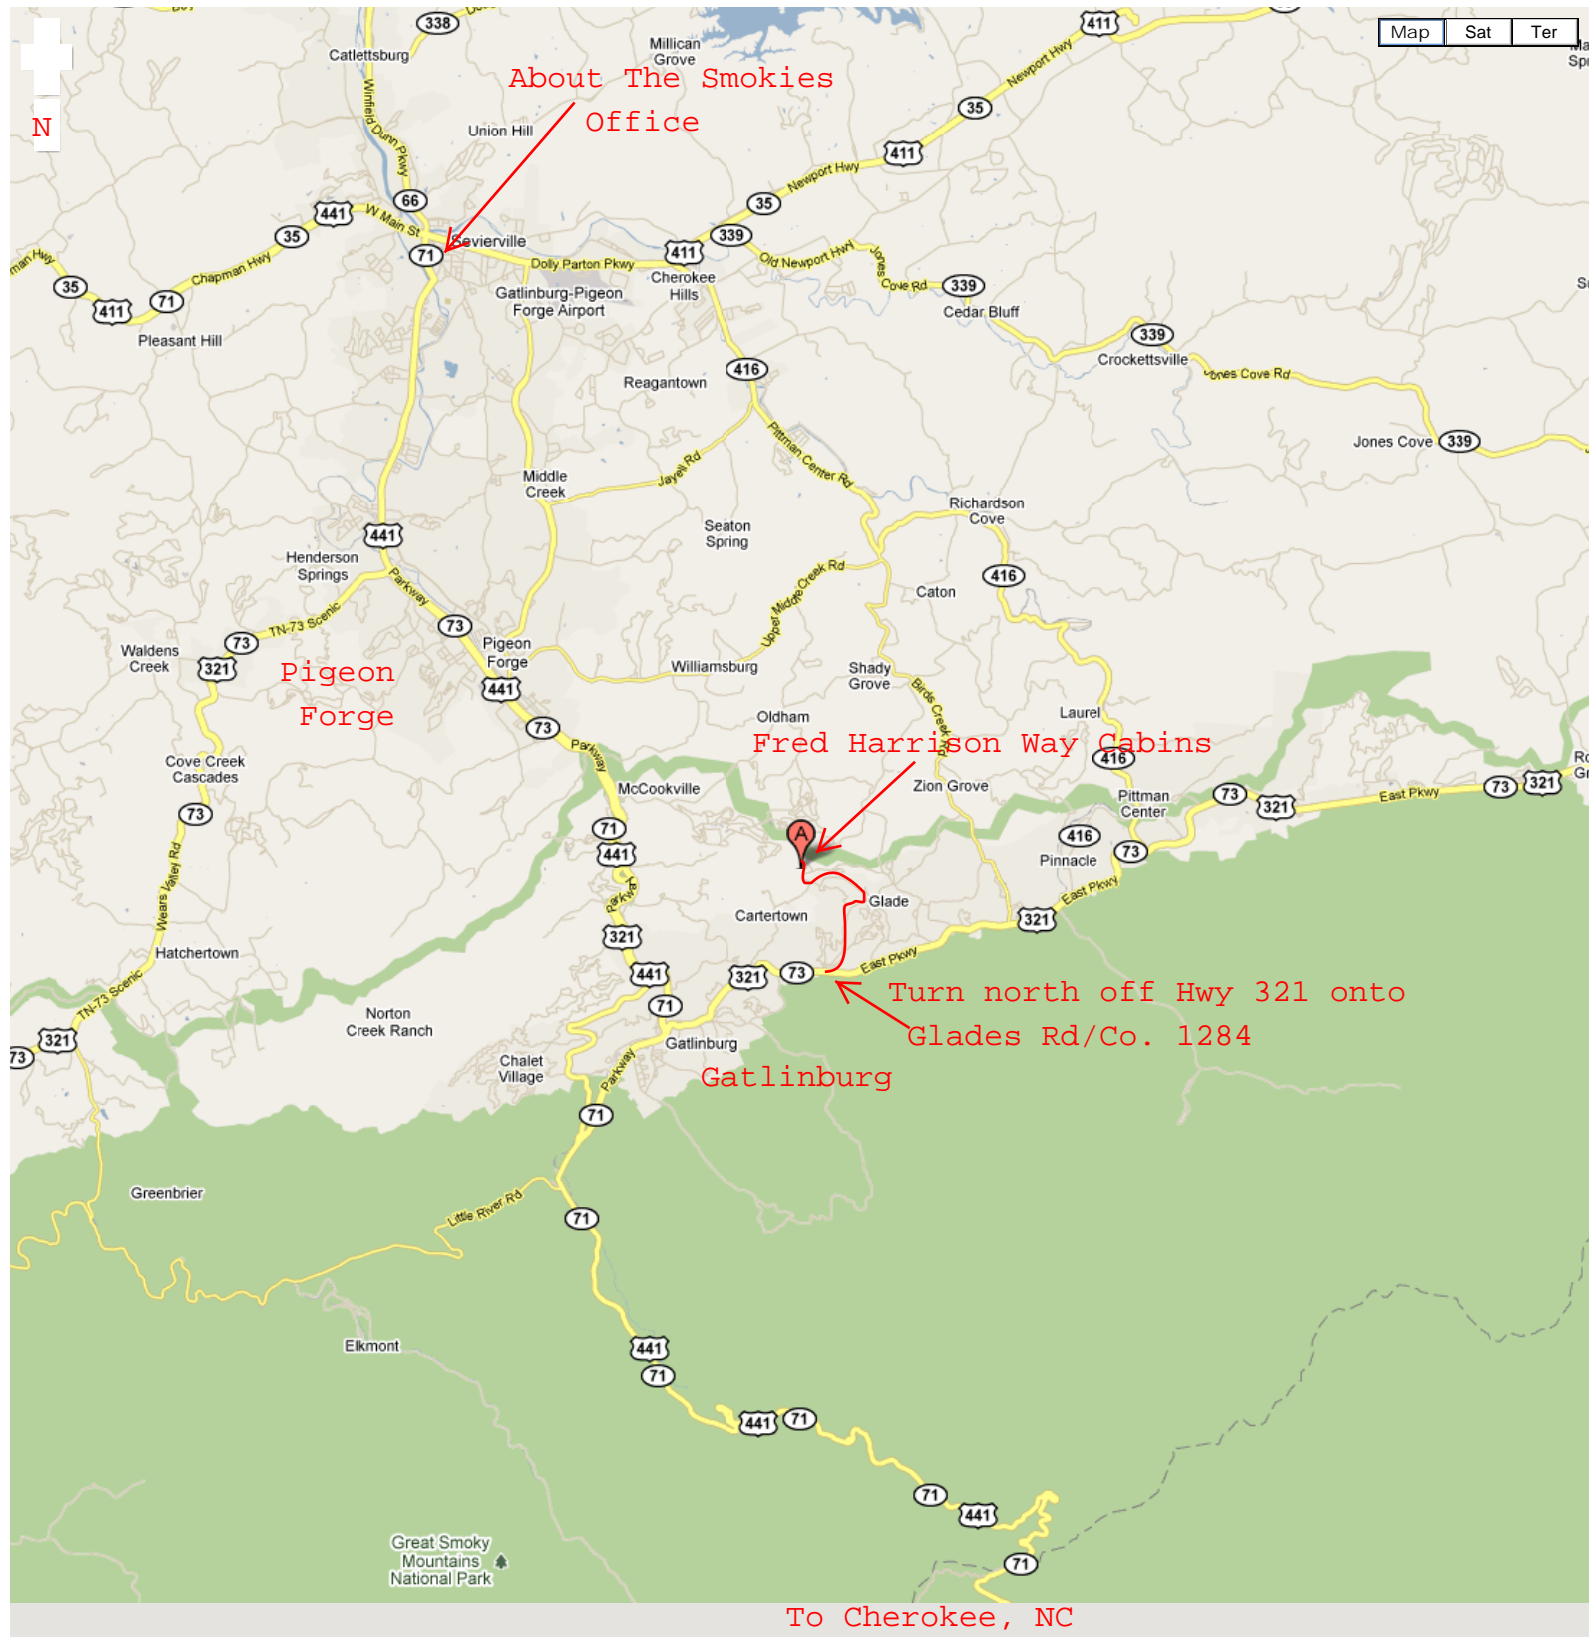

My Mountain Home

Awesome View

924 Boyd Blvd

Stone's Hideaway

912 Boyd Blvd
Gatlinburg TN
37738

Stairway to Heaven

Viewtopia

Turn right off John's Branch onto Boyd Blvd

To Powdermill Road

Awesome View 729 Fred Harrison Way
Stairway to Heaven 739
Viewtopia 758
All in Gatlinburg TN 37738

Fred Harrison Way Cabins

Turn left onto John's Branch from Powdermill

Turn right off John's Branch onto Boyd Blvd

Turn left off Glades onto Powdermill at flashing red light

Turn north off Hwy 321 onto Glades Rd. Glades also known as County 1284

Map Sat Ter

N

About The Smokies Office

Pigeon Forge

Fred Harrison Way Cabins

Turn north off Hwy 321 onto Glades Rd/Co. 1284

Gatlinburg

To Cherokee, NC

POWERED BY Google

Map data ©2010 Google - [Terms of Use](#) [Report a problem](#)