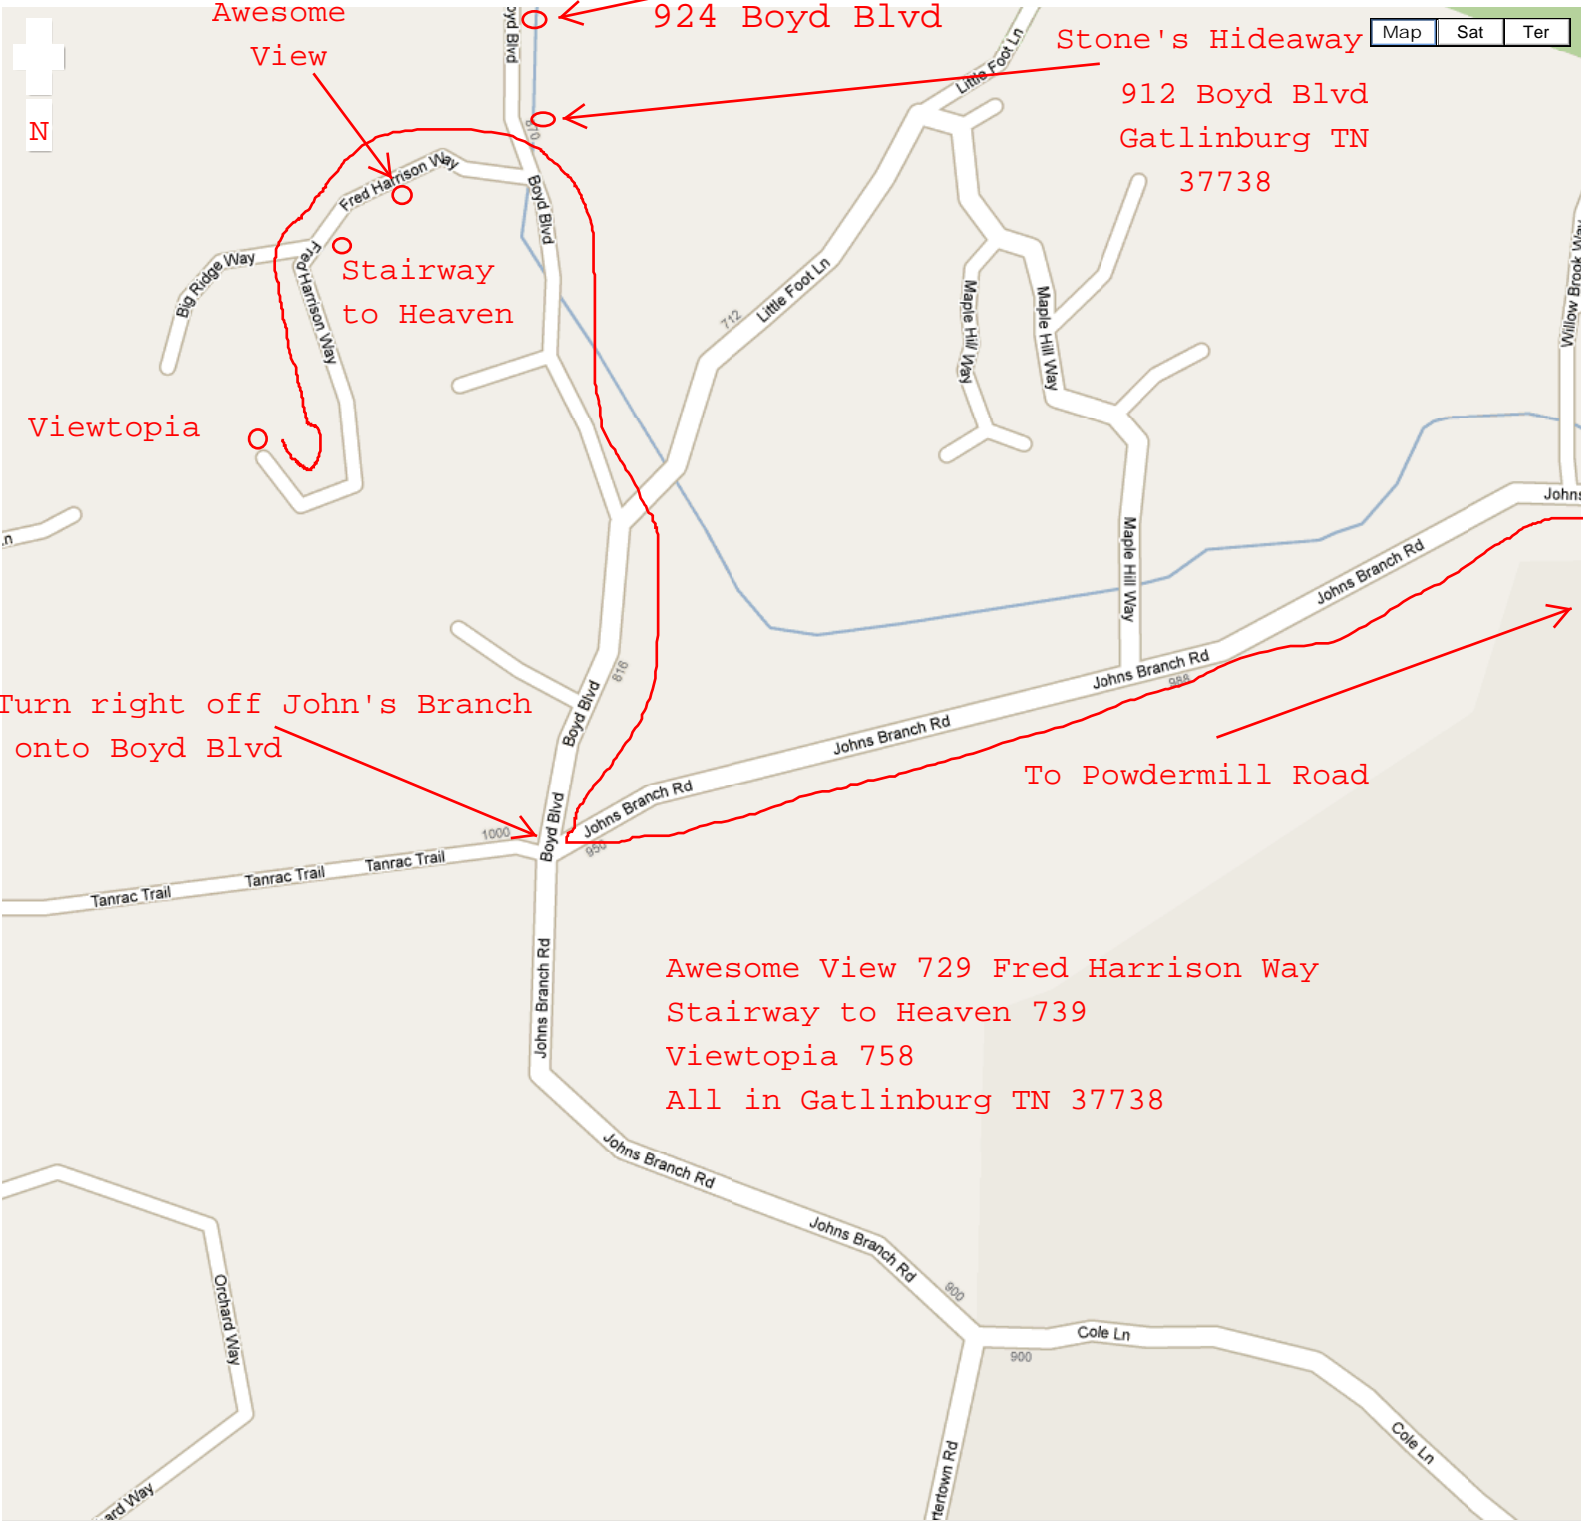

My Mountain Home

Awesome View

924 Boyd Blvd

Stone's Hideaway

912 Boyd Blvd
Gatlinburg TN
37738

Stairway to Heaven

Viewtopia

Turn right off John's Branch onto Boyd Blvd

To Powdermill Road

Awesome View 729 Fred Harrison Way
Stairway to Heaven 739
Viewtopia 758
All in Gatlinburg TN 37738

Fred Harrison Way Cabins

Turn left onto John's Branch from Powdermill

Turn right off John's Branch onto Boyd Blvd

Turn left off Glades onto Powdermill at flashing red light

Turn north off Hwy 321 onto Glades Rd. Glades also known as County 1284

Map Sat Ter

N

About The Smokies Office

Pigeon Forge

Fred Harrison Way Cabins

Turn north off Hwy 321 onto Glades Rd/Co. 1284

Gatlinburg

To Cherokee, NC

POWERED BY Google

Map data ©2010 Google - [Terms of Use](#) [Report a problem](#)