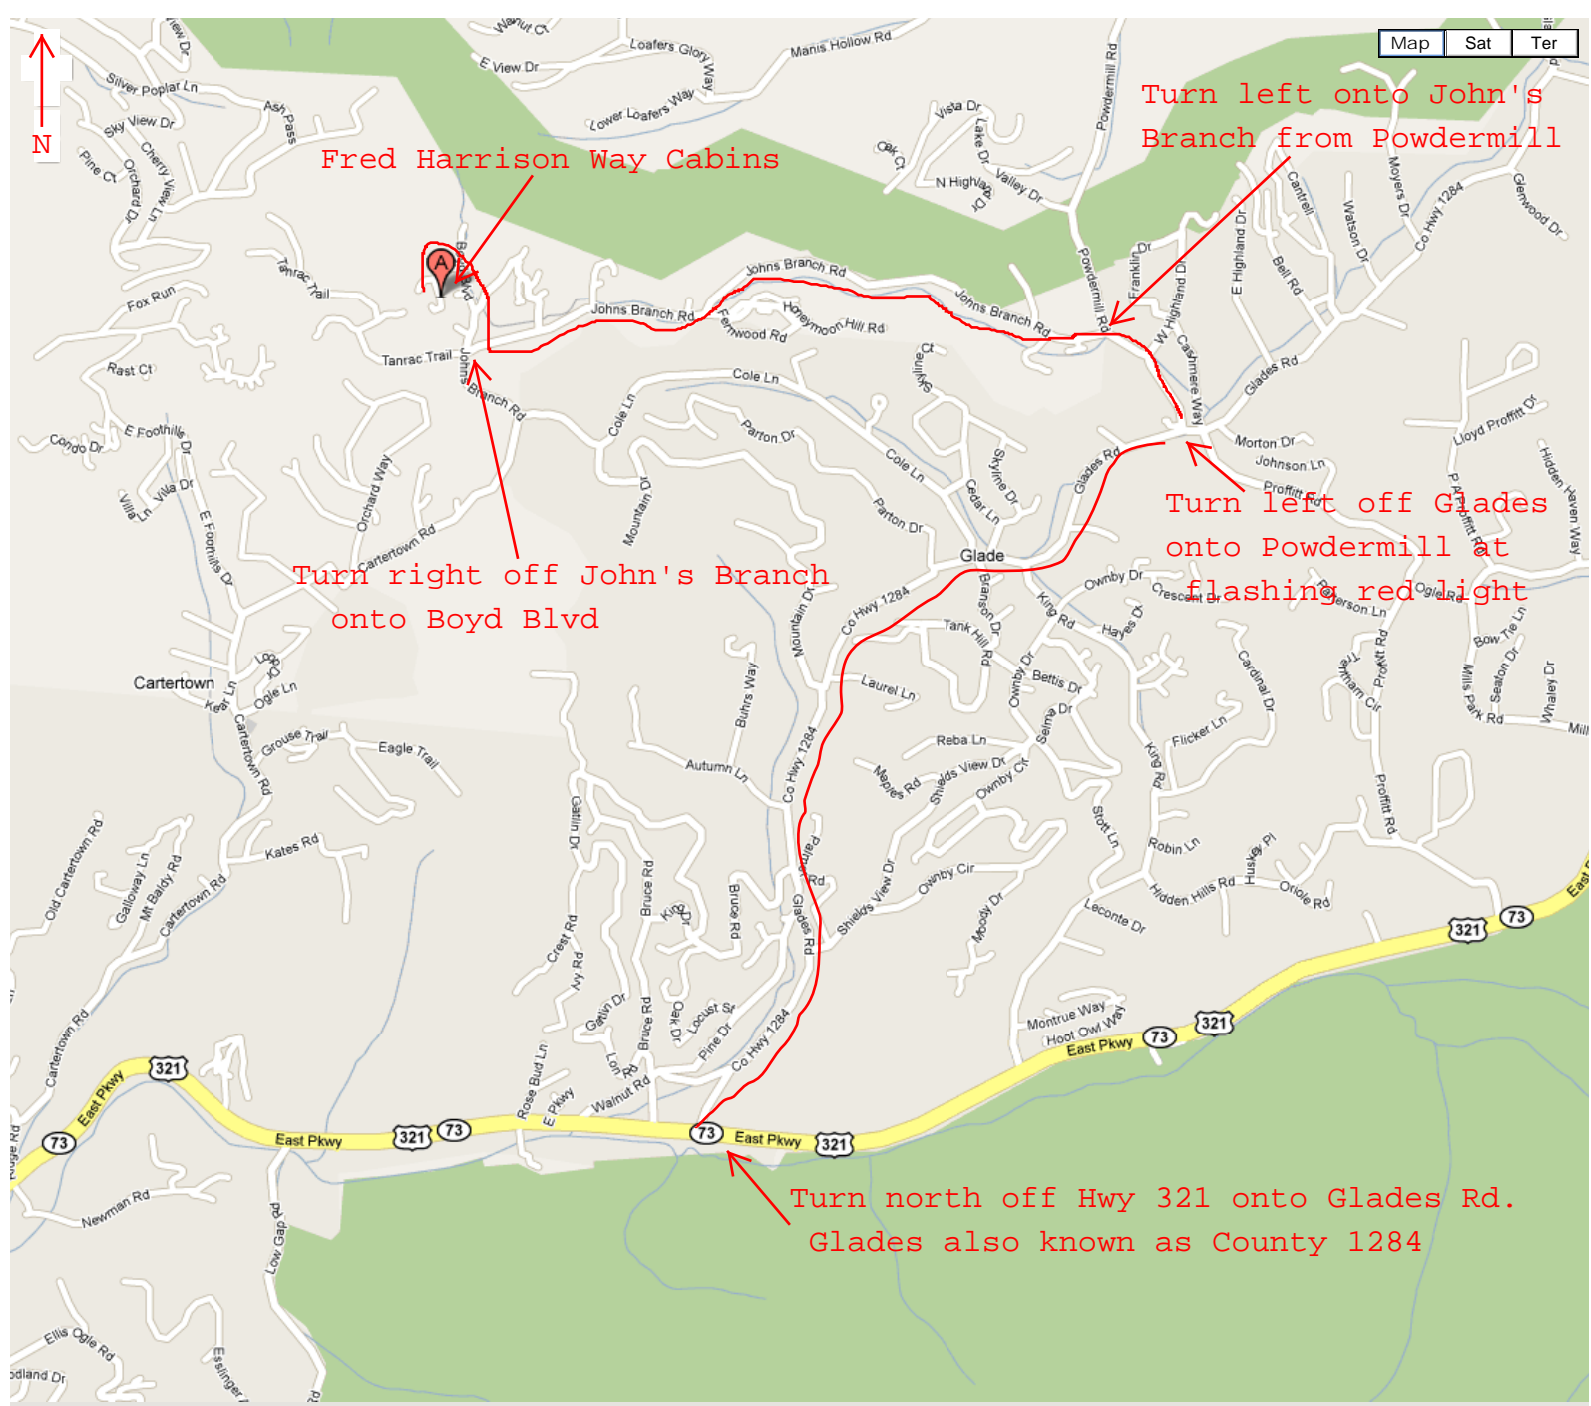

My Mountain Home

Awesome View

924 Boyd Blvd

Stone's Hideaway

912 Boyd Blvd
Gatlinburg TN
37738

Stairway to Heaven

Viewtopia

Turn right off John's Branch onto Boyd Blvd

To Powdermill Road

Awesome View 729 Fred Harrison Way
Stairway to Heaven 739
Viewtopia 758
All in Gatlinburg TN 37738

Fred Harrison Way Cabins

Turn left onto John's Branch from Powdermill

Turn right off John's Branch onto Boyd Blvd

Turn left off Glades onto Powdermill at flashing red light

Turn north off Hwy 321 onto Glades Rd. Glades also known as County 1284

Map Sat Ter

N

About The Smokies Office

Pigeon Forge

Fred Harrison Way Cabins

Turn north off Hwy 321 onto Glades Rd/Co. 1284

Gatlinburg

To Cherokee, NC

POWERED BY Google

Map data ©2010 Google - [Terms of Use](#) [Report a problem](#)