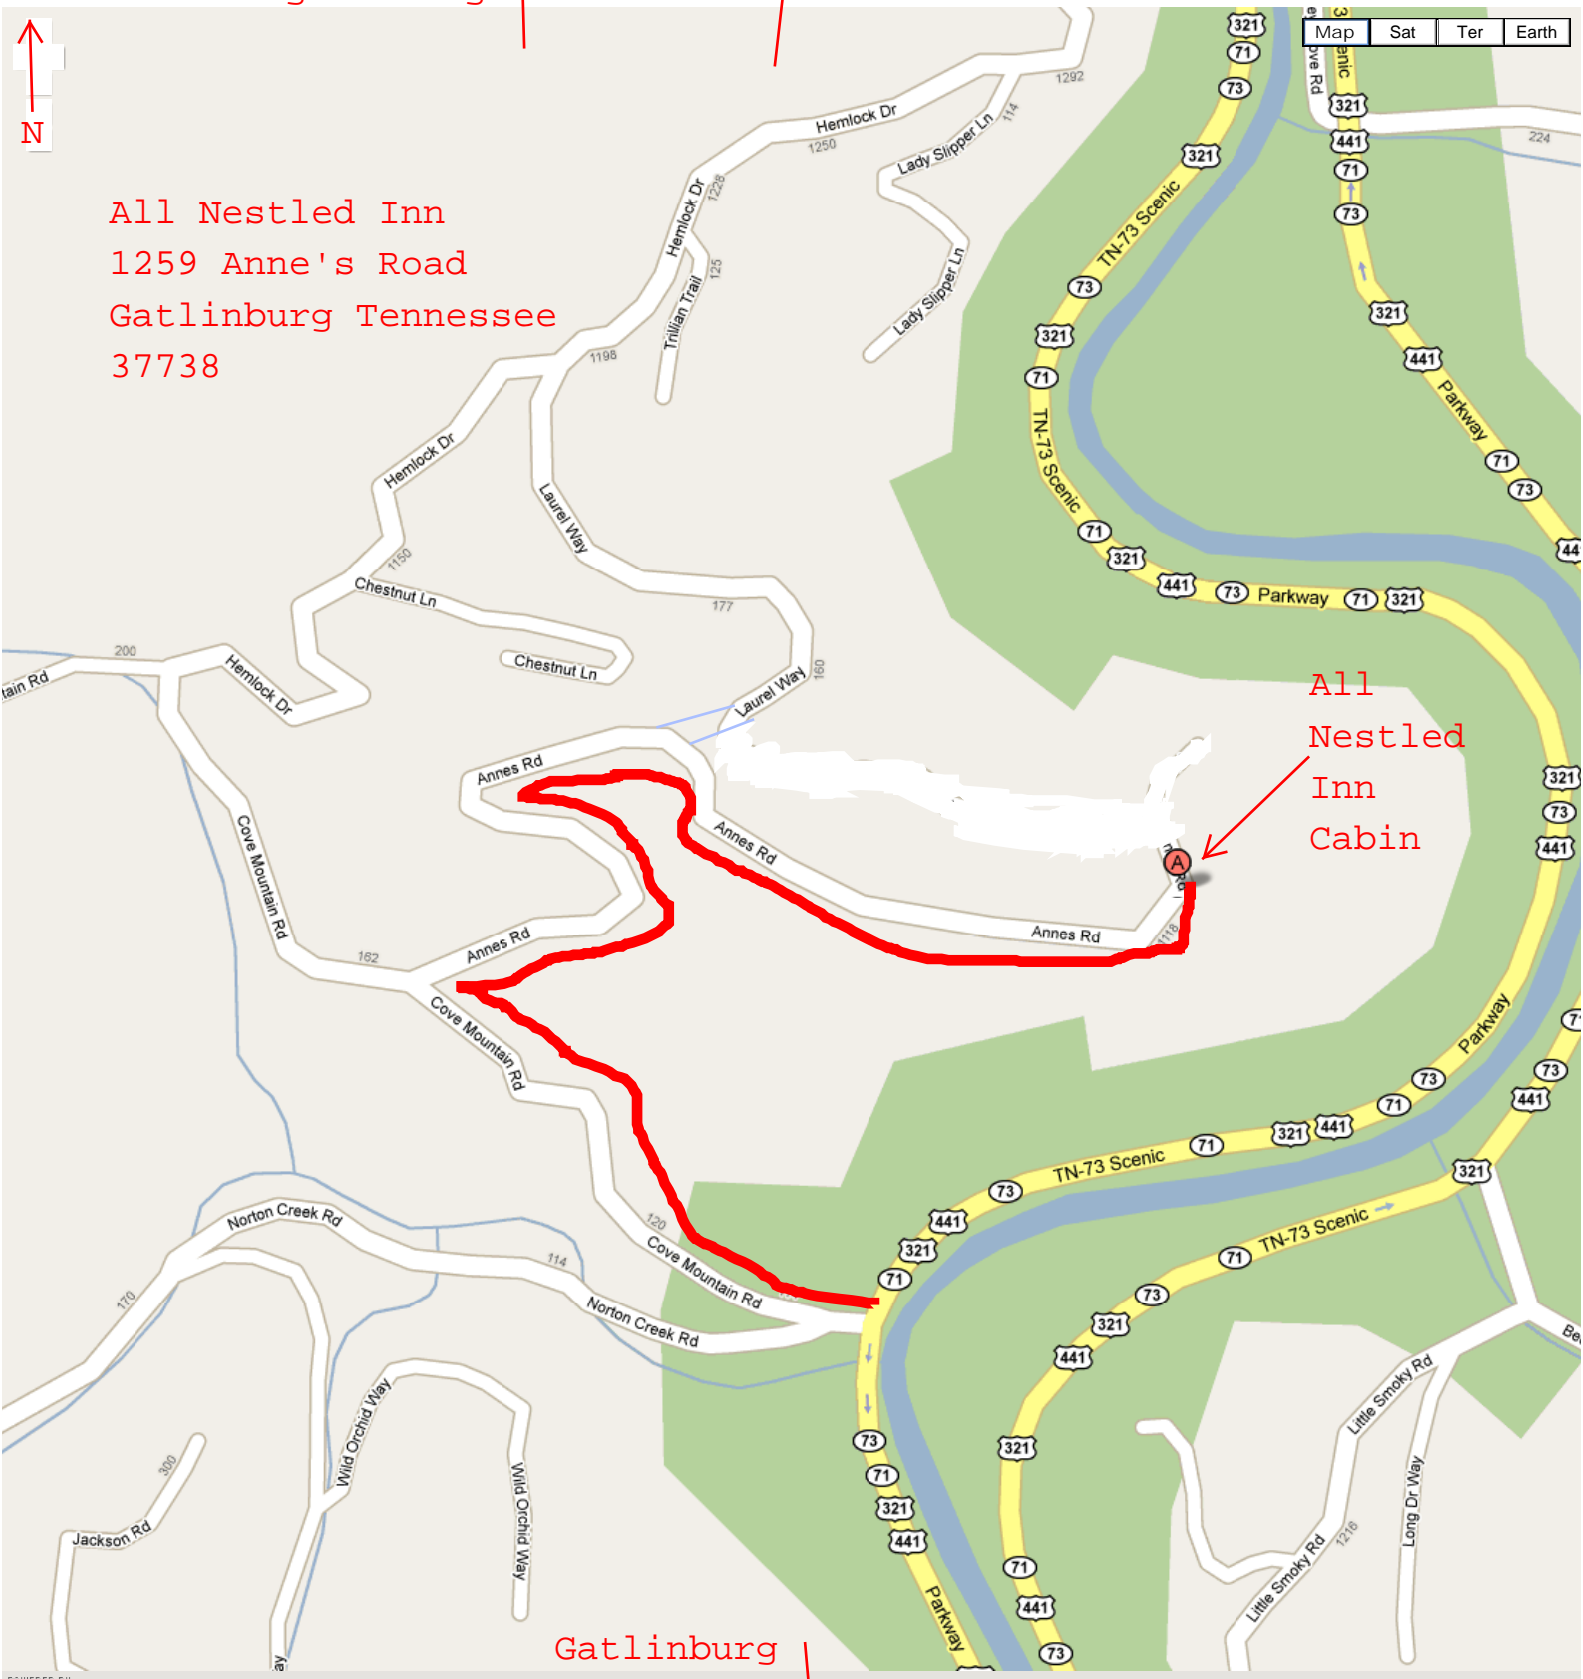

Pigeon Forge ↑

↑ About The Smokies Office

Map Sat Ter Earth

All Nestled Inn
1259 Anne's Road
Gatlinburg Tennessee
37738

All
Nestled
Inn
Cabin

Gatlinburg ↓

Pigeon Forge ↑

About the Smokies Office ↗

Map Sat Ter Earth

All Nestled Inn

Turn west off Parkway 441/321 onto Cove Mountain Road

Gatlinburg Visitor Center

Gatlinburg ↓

POWERED BY Google

Map data ©2010 Google - [Terms of Use](#) [Report a problem](#)

About the Smokies
Office

Pigeon
Forge

Dollywood

All Nestled
Inn

Gatlinburg

To Cherokee, NC

Great Smoky
Mountains
National Park

Map Sat Ter Earth