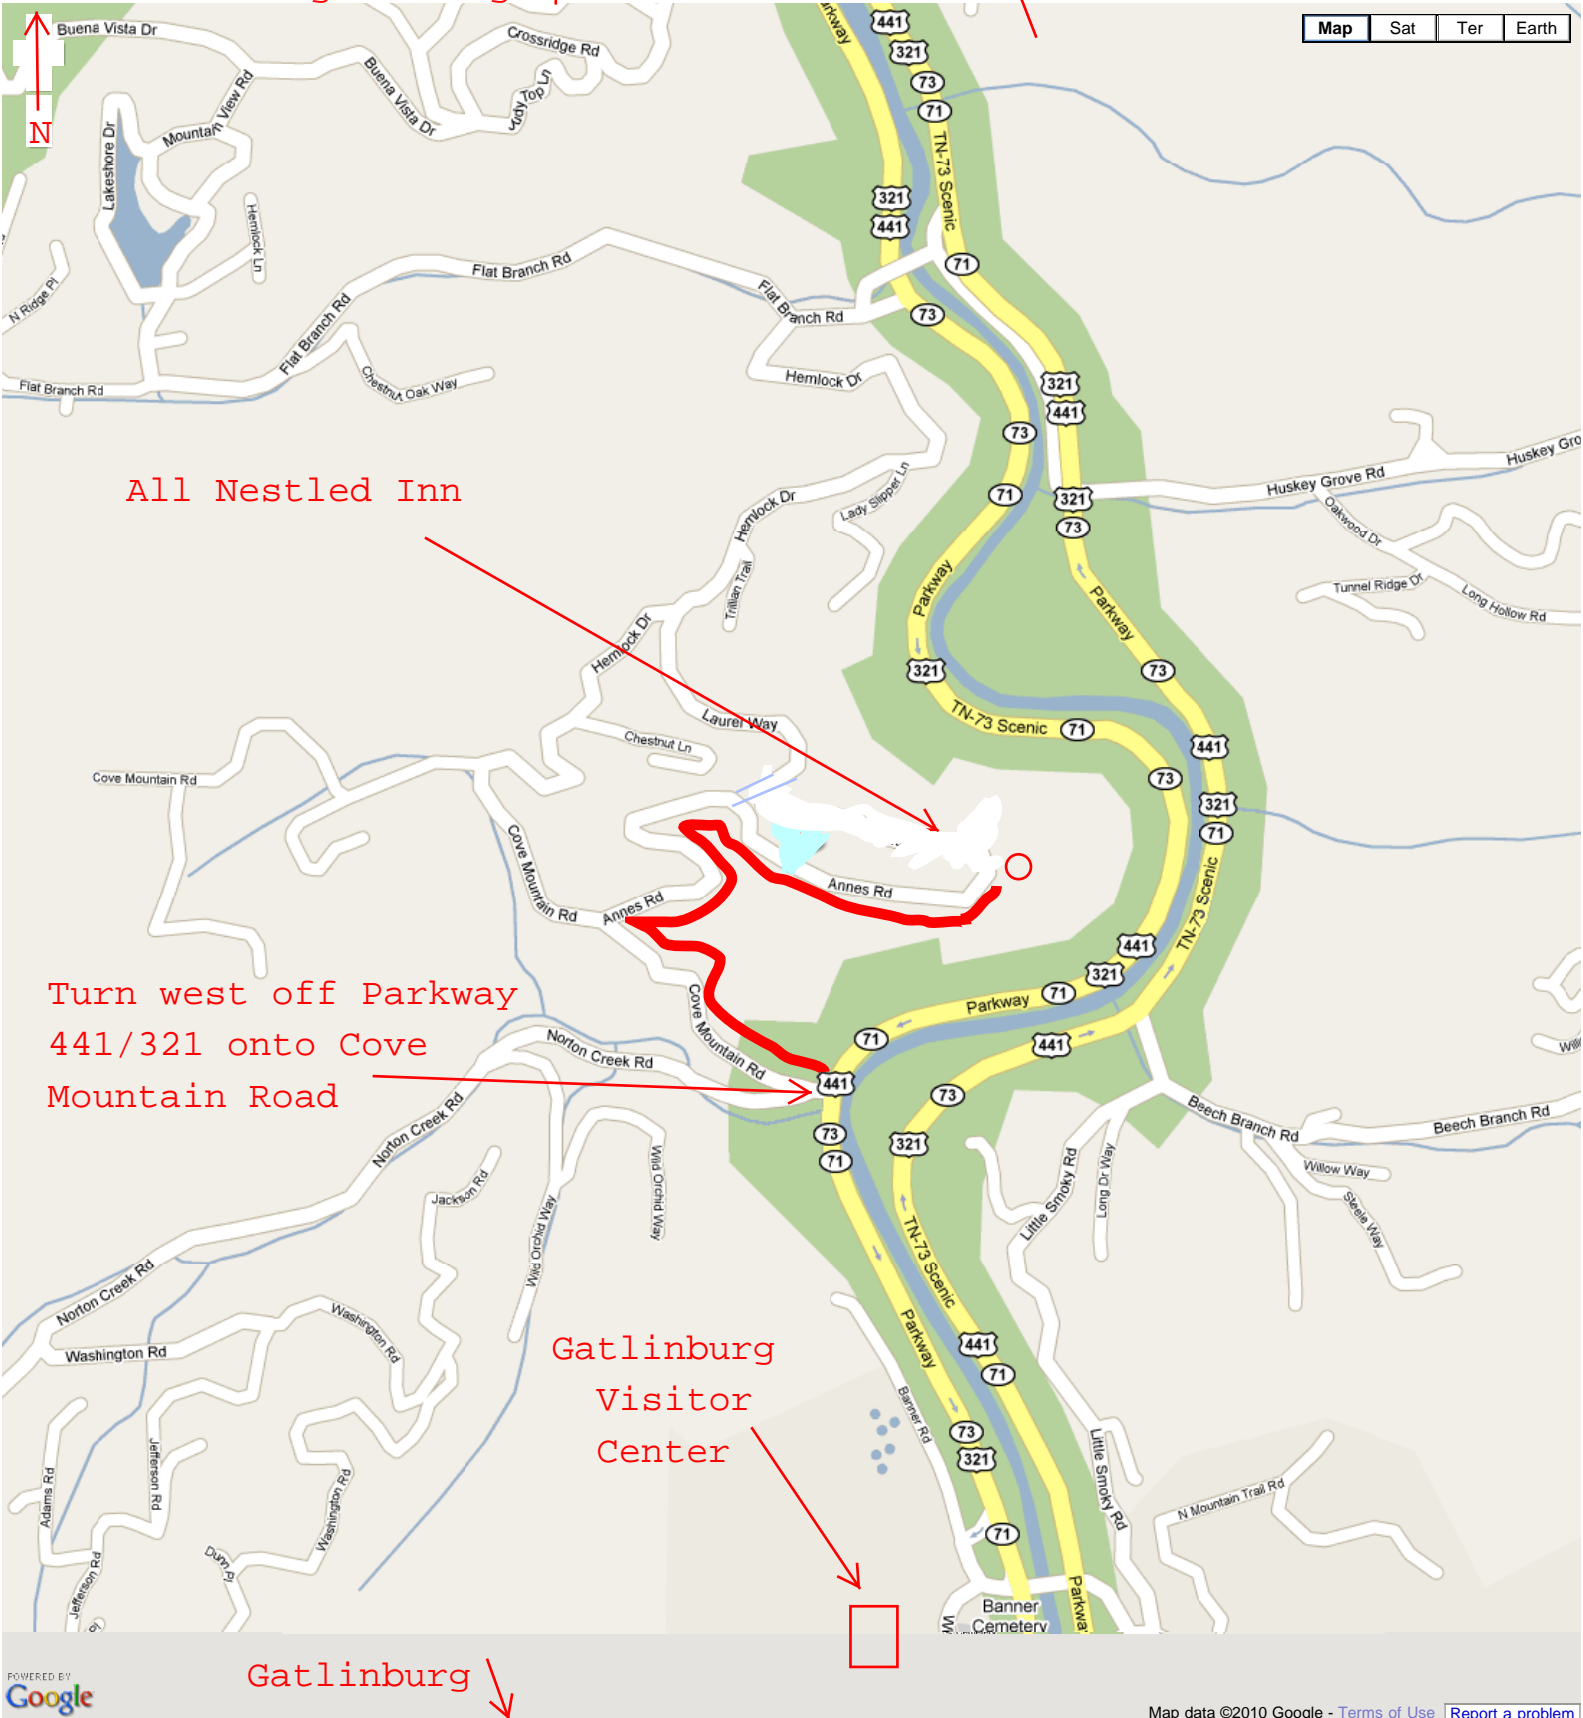

Pigeon Forge ↑

↑ About The Smokies Office

Map Sat Ter Earth

All Nestled Inn
1259 Anne's Road
Gatlinburg Tennessee
37738

All
Nestled
Inn
Cabin

Gatlinburg ↓

Pigeon Forge ↑

About the Smokies Office ↗

Map Sat Ter Earth

All Nestled Inn

Turn west off Parkway 441/321 onto Cove Mountain Road

Gatlinburg Visitor Center

Gatlinburg ↓

POWERED BY Google

Map data ©2010 Google - [Terms of Use](#) [Report a problem](#)

About the Smokies
Office

Pigeon
Forge

Dollywood

All Nestled
Inn

Gatlinburg

To Cherokee, NC

Great Smoky
Mountains
National Park

Map Sat Ter Earth

POWERED BY
Google

Map data ©2010 Google - [Terms of Use](#) [Report a problem](#)